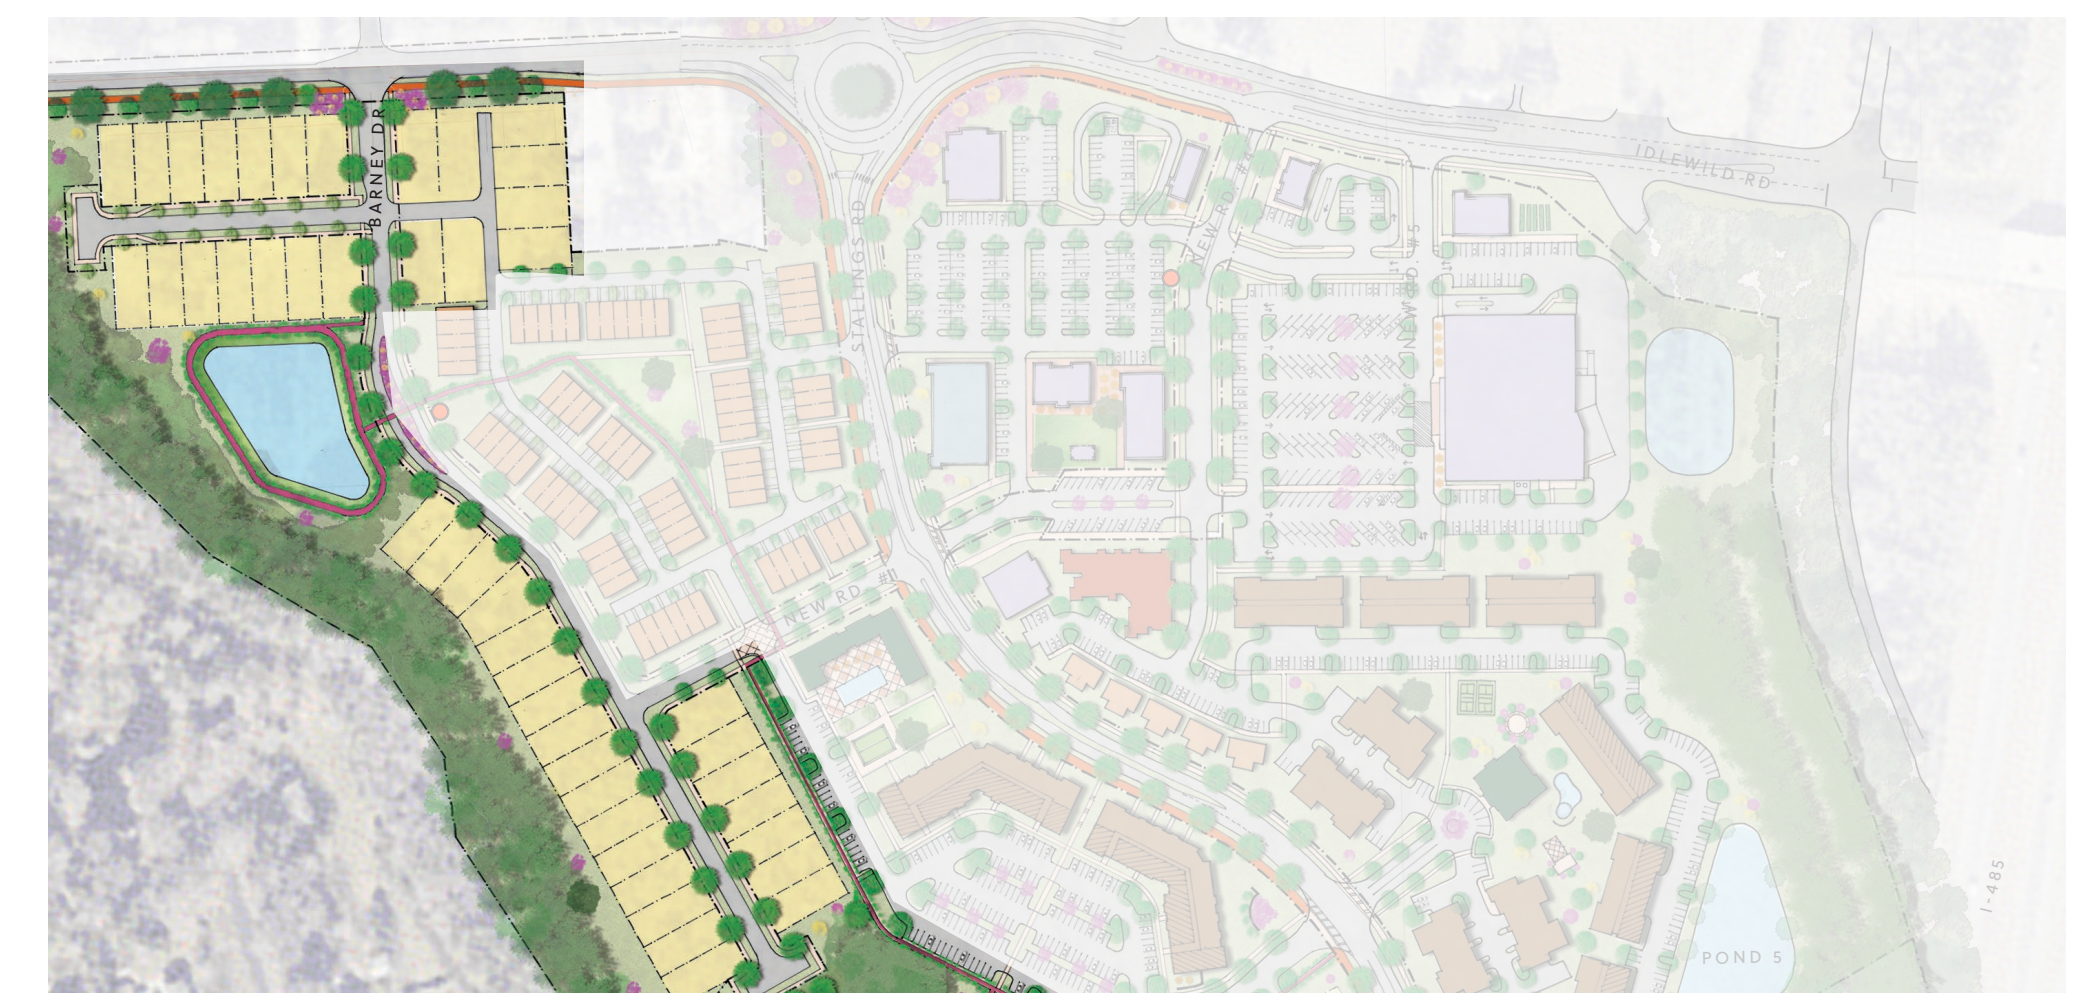

DESCRIPTION / INTENT

- SPACE FOR FAMILIES TO GROW
- SURROUNDED BY GREENERY
- WALKING PATH THROUGHOUT NEIGHBORHOOD
- A COMMUNITY OF CUSTOM BUILT HOMES

PRODUCTS

- 13. SINGLE FAMILY HOMES
- 14. TOWNHOMES
- 15. PARK
- 17. BUFFER AND WETLANDS
- 19. MEWS

MEDIUM GREY

LIGHT GREY

LOCATION MAP:

MATERIALS / COLORS

ROOF SHINGLES

BRICK

HORIZONTAL SIDING

BRICK

BOARD & BATTEN

BRICK

WHITE

MEDIUM GREY

LIGHT GREY

LIGHT BLUE

LOCATION MAP:

FOR SALE HOUSING | TOWNHOMES